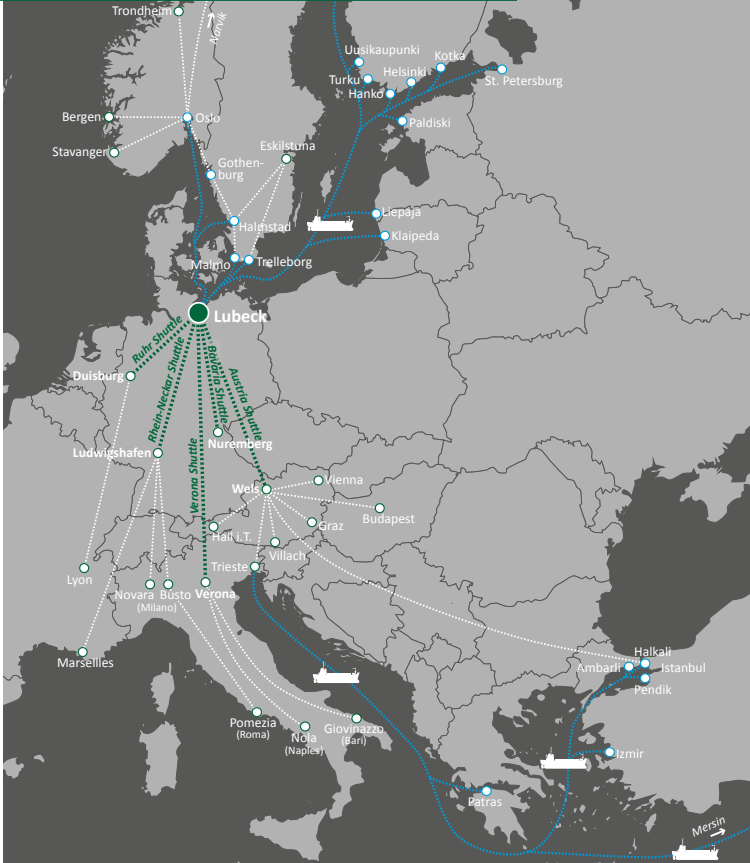

## Intermodal Network

05.2019

European Cargo Logistics

European Cargo Logistics GmbH

info@ecl-online.de · www.ecl-online.de

LÜBECK · Tel. +49 (0) 4502 3075-0

ROSTOCK · Tel. +49 (0) 381 670 69-0

ST. PETERSBURG · Tel. +7 (965) 079 06 67

## Paper and Forest Product Logistics

- Over 40 years experience in the handling and transportation of paper and forest products
- Tailor-made highly customer-oriented logistics for the forest industry
- Approx. one million tons of paper, timber and pulp products via Baltic ports to Central Europe per year
- Delivery by road, rail or combined transport to all over Europe
- Preferred logistic provider of notable forest product companies
- Support through sophisticated EDI solutions

## General Forwarding

- International Road Forwarding (FTL & LTL)
- Project & Heavy Cargo
- Rail Forwarding
- Short Sea Finland / Scandinavia / Russia / Baltic States
- Sea Freight Worldwide
- Warehousing and Value Added Services
- Customs Clearance (AEO)