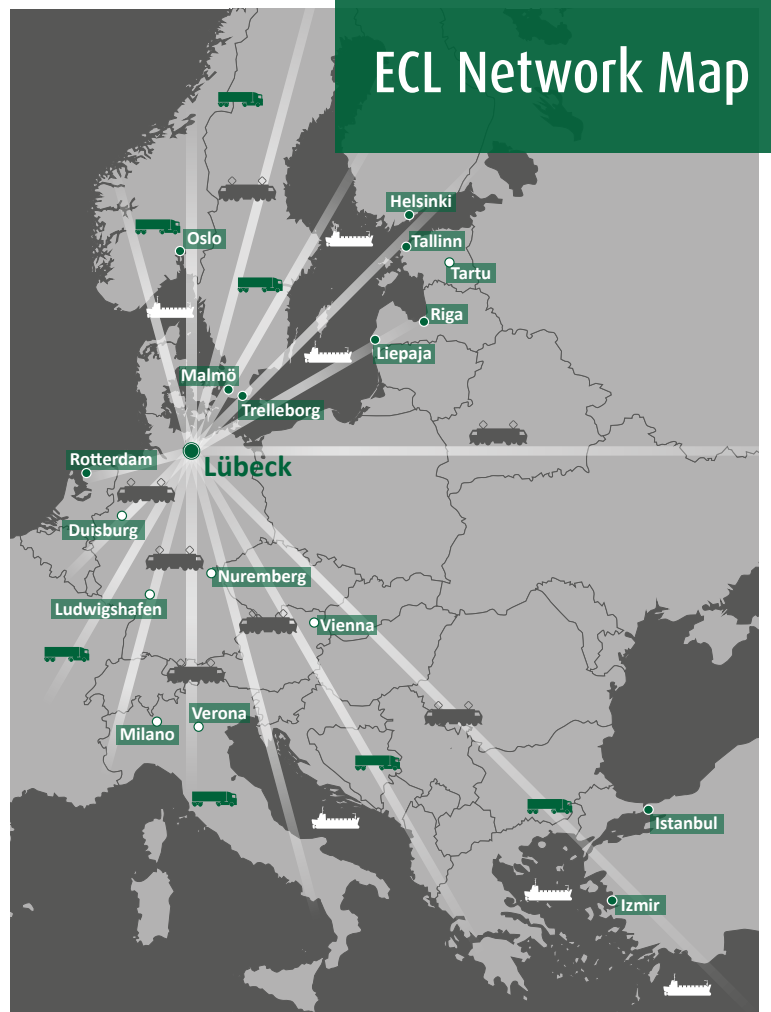

Our logistic experience for you

- › Experienced highly trained personnel
- › Prompt and reliable handling of goods
- › Smooth processing of documentation incl. customs clearance
- › Developing innovative supply chain solutions
- › Own sophisticated forwarding software
- › ISO DIN 9001:2015 certified

ONE-STOP SHOP for your logistics

ECL
European Cargo Logistics

Paper and Forest Product Logistics
Intermodal Services
General Forwarding

European Cargo Logistics

European Cargo Logistics GmbH
info@ecl-online.de · www.ecl-online.de

LÜBECK · Tel. +49 (0) 4502 3075-0
ROSTOCK · Tel. +49 (0) 381 670 69-0

04/2023

Paper and Forest Product Logistics

- Over 40 years experience in the handling and transportation of paper and forest products
- Tailor-made highly customer-oriented logistics for the forest industry
- Approx. one million tons of paper, timber and pulp products via Baltic ports to Central Europe per year
- Delivery by road, rail or combined transport to all over Europe
- Preferred logistic provider of notable forest product companies
- Support through sophisticated EDI solutions

General Forwarding

- International Road Forwarding (FTL & LTL)
- Multimodal Door/Door Solutions
- Project & Heavy Cargo
- Rail Forwarding and Rail Port
- Short Sea Finland/Scandinavia/Baltic States
- Sea Freight Worldwide
- Warehousing and Value Added Services
- Customs Clearance (AEO)