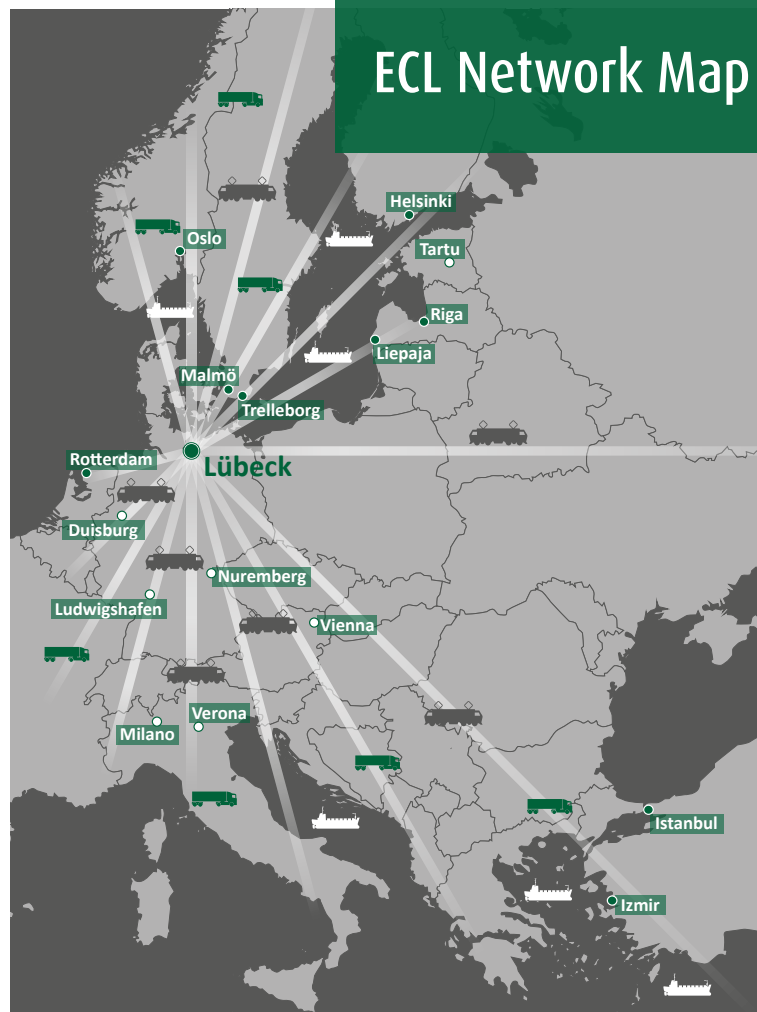

Our logistic experience for you

- › Experienced highly trained personnel
- › Prompt and reliable handling of goods
- › Smooth processing of documentation incl. customs clearance
- › Developing innovative supply chain solutions
- › Own sophisticated forwarding software
- › ISO DIN 9001:2015 certified

ONE-STOP SHOP for your logistics

ECL
European Cargo Logistics

KOGEL

Paper and Forest Product Logistics
Intermodal Services
General Forwarding

European Cargo Logistics

European Cargo Logistics GmbH

info@ecl-online.de · www.ecl-online.de

LÜBECK · Tel. +49 (0) 4502 3075-0

ROSTOCK · Tel. +49 (0) 381 670 69-0

04.2023

Paper and Forest Product Logistics

- Over 40 years experience in the handling and transportation of paper and forest products
- Tailor-made highly customer-oriented logistics for the forest industry
- Approx. one million tons of paper, timber and pulp products via Baltic ports to Central Europe per year
- Delivery by road, rail or combined transport to all over Europe
- Preferred logistic provider of notable forest product companies
- Support through sophisticated EDI solutions

General Forwarding

- International Road Forwarding (FTL & LTL)
- Multimodal Door/Door Solutions
- Project & Heavy Cargo
- Rail Forwarding and Rail Port
- Short Sea Finland/Scandinavia/Baltic States
- Sea Freight Worldwide
- Warehousing and Value Added Services
- Customs Clearance (AEO)